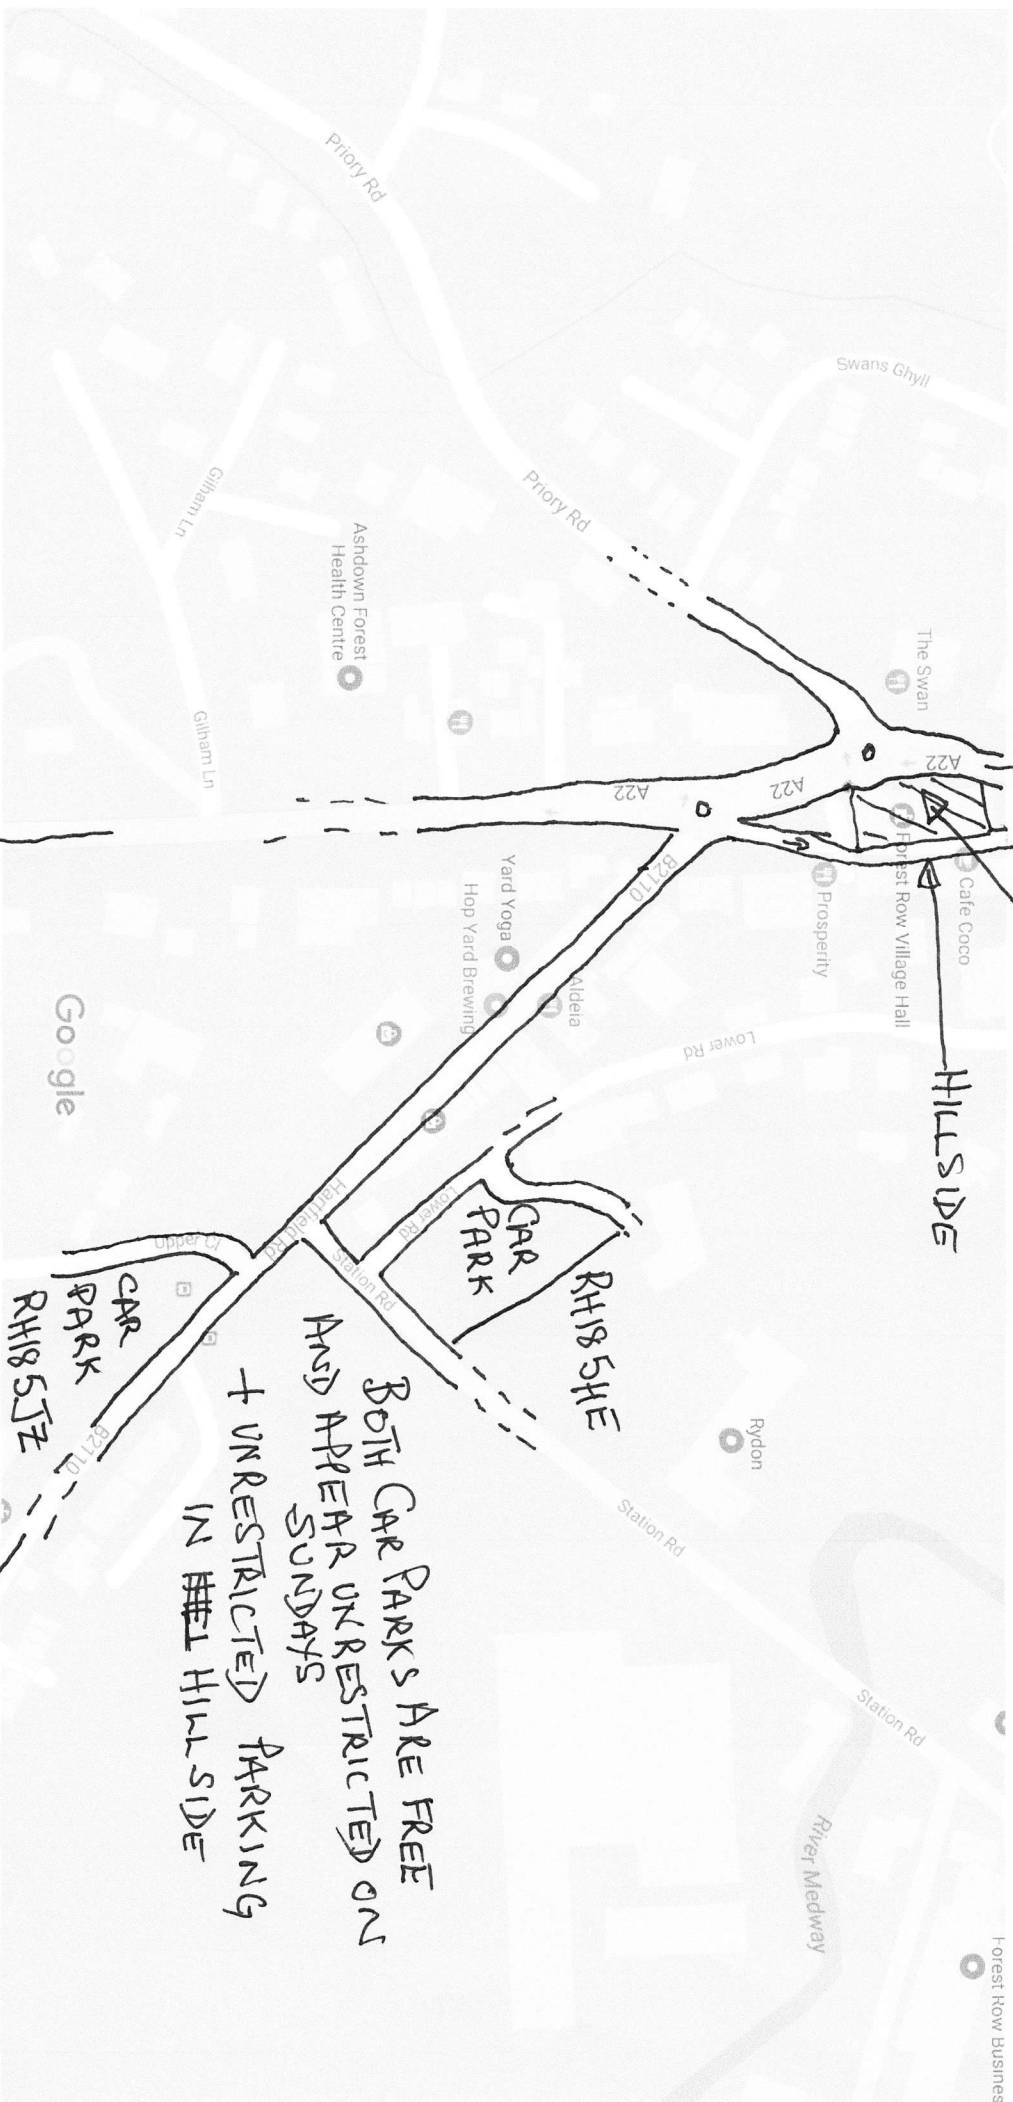

Google Maps

A22
NUTLEY
EASTBOURNE

A22
EAST
GRANSTEAD

VILLAGE HALL

HILLSIDE

RHISHIE

BOTH CAR PARKS ARE FREE
AND APPEAR UNRESTRICTED ON
SUNDAYS
+ UNRESTRICTED PARKING
IN THE HILLSIDE

CAR
PARK
RHISHIE

HARFIELD RD

B211D

Map data ©2017 Google United Kingdom 20 m